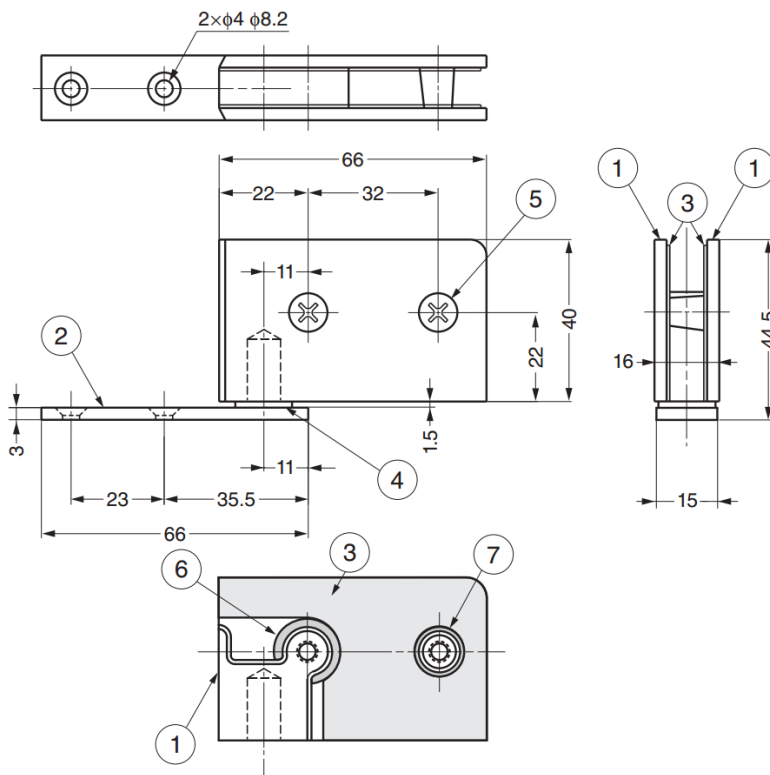

GGH-PSL40 Inset Glass Door Pivot Hinge

Features

- Rotates 360°

Notes

- Sold in pairs

Cut Out Dimensions

No.	Part Name	Material	Finish/Colour
①	Body	Brass	Chrome
②	Plate	Brass	Chrome
③	Spacer	Polyvinyl Chloride Resin (PVC)	Clear
④	Washer	Polyamide (PA)	White
⑤	Screw	Brass	Chrome
⑥	Gasket	Polyvinyl Chloride Resin (PVC)	Clear
⑦	Gasket	Polyvinyl Chloride Resin (PVC)	Clear

Part No.	Door Width	Door Height	Glass Thickness	Door Weight
GGH-PSL40	Max. 650	Max. 2000	8	Max. 20 kg / set