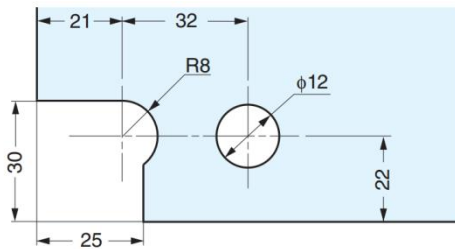

GGH-PSL40 Inset Glass Door Pivot Hinge

Features

- Rotates 360°

Notes

- Sold in pairs

Cut Out Dimensions

No.	Part Name	Material	Finish/Colour
①	Body	Brass	Chrome
②	Plate	Brass	Chrome
③	Spacer	Polyvinyl Chloride Resin (PVC)	Clear
④	Washer	Polyamide (PA)	White
⑤	Screw	Brass	Chrome
⑥	Gasket	Polyvinyl Chloride Resin (PVC)	Clear
⑦	Gasket	Polyvinyl Chloride Resin (PVC)	Clear

Part No.	Door Width	Door Height	Glass Thickness	Door Weight
GGH-PSL40	Max. 650	Max. 2000	8	Max. 20 kg / set